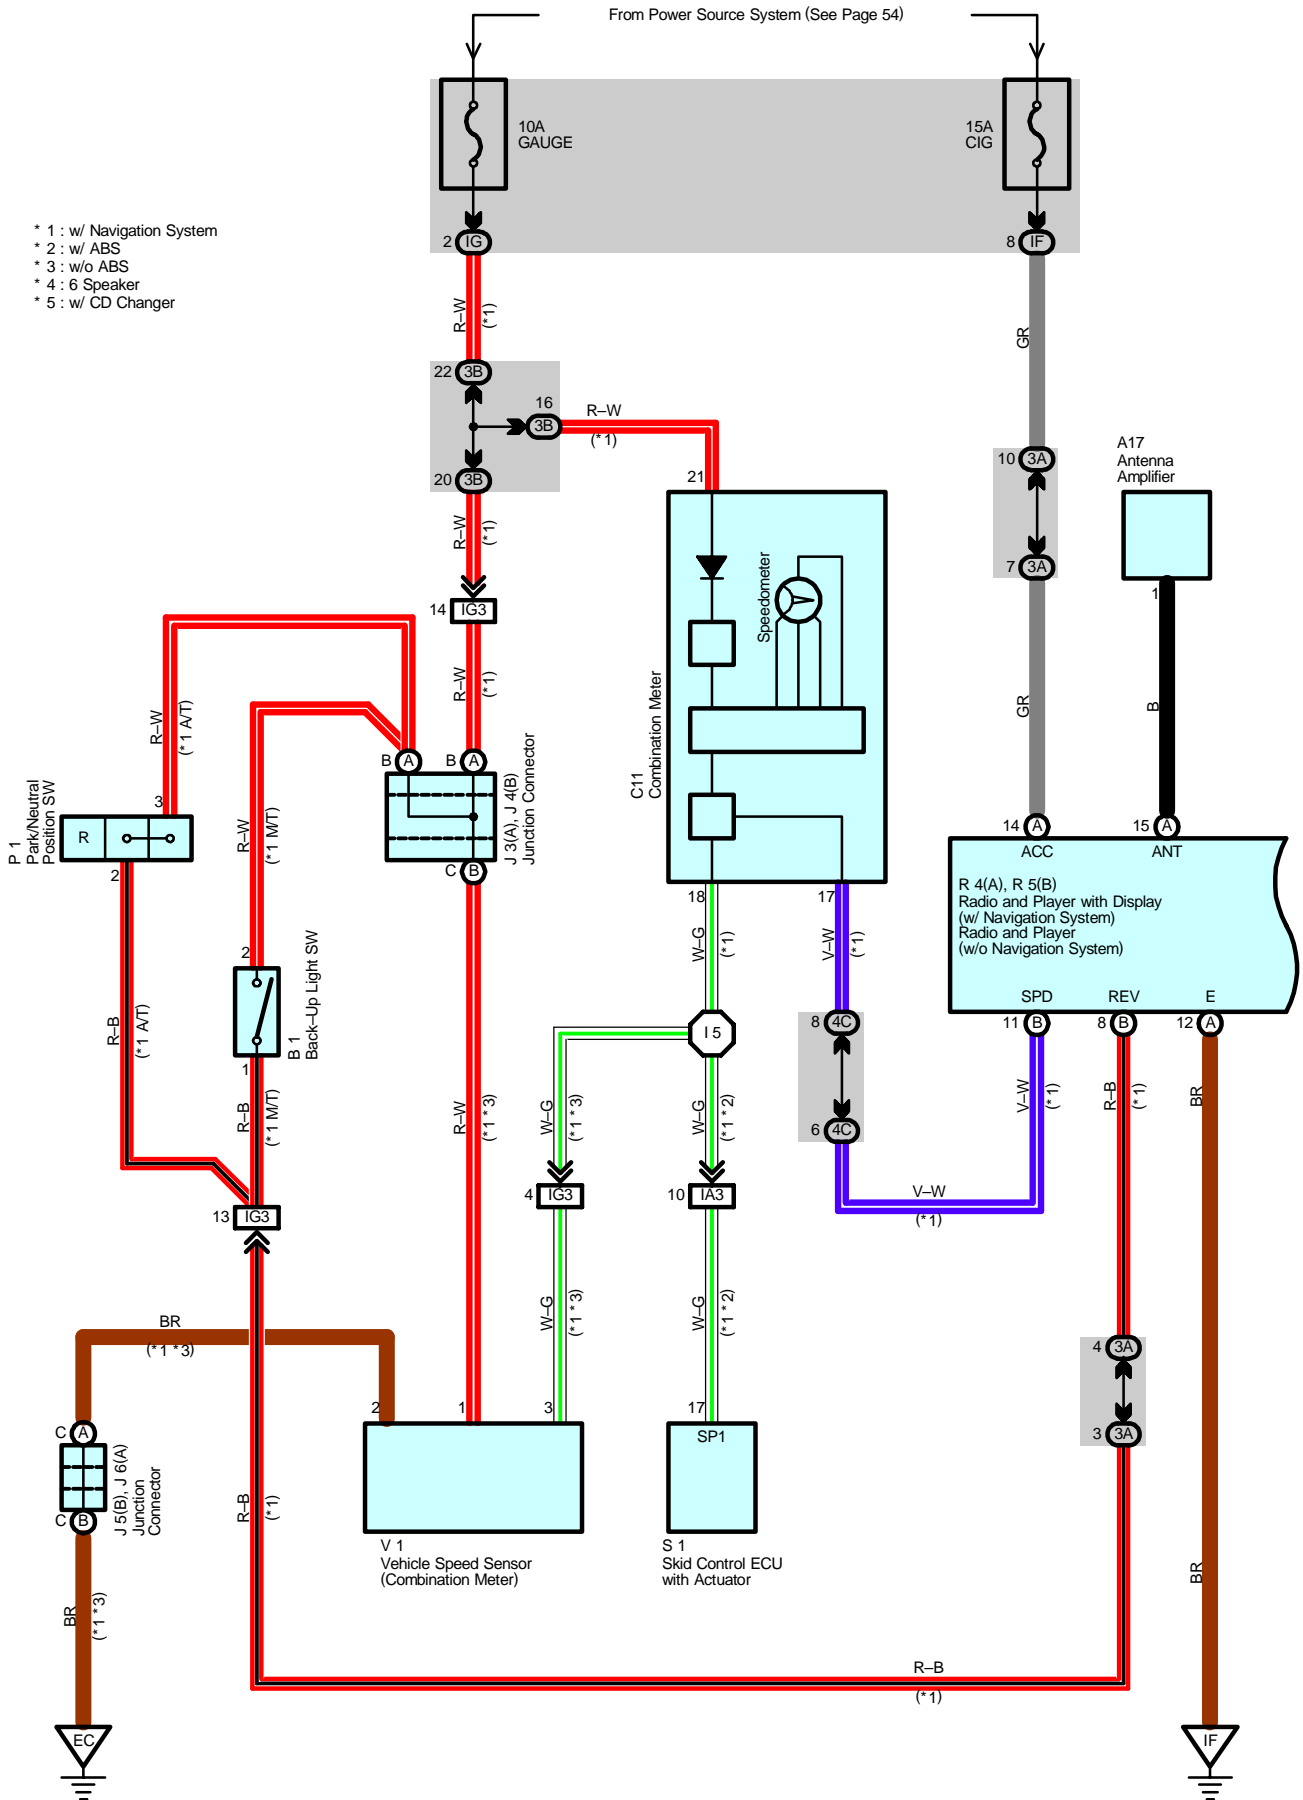

Navigation System, Radio and Player

From Power Source System (See Page 54)

Navigation System, Radio and Player

Service Hints

R4 (A) Radio and Player with Display (w/ Navigation System) Radio and Player (w/o Navigation System)

(A)13–Ground : Always approx. 12 volts

(A)14–Ground : Approx. 12 volts with the ignition SW at ACC or ON position

(A)12–Ground : Always continuity

○ : Parts Location

Code	See Page	Code	See Page	Code	See Page
A17	38	J3	A 39	R5	B 39
B1	34 (2ZZ–GE)	J4	B 39	R11	41
	36 (1ZZ–FE)	J5	B 39	R12	41
C6	A 38	J6	A 39	S1	35 (2ZZ–GE)
C7	B 38	J7	39		37 (1ZZ–FE)
C11	38	P1	35 (2ZZ–GE)	T4	41
F8	40		37 (1ZZ–FE)	T5	41
F9	40	R4	A 39	V1	37 (1ZZ–FE)

○ : Relay Blocks

Code	See Page	Relay Blocks (Relay Block Location)
1	23	Engine Room R/B (Engine Compartment Left)

○ : Junction Block and Wire Harness Connector

Code	See Page	Junction Block and Wire Harness (Connector Location)
IC	25	Engine Room Main Wire and Instrument Panel J/B (Lower Finish Panel)
IF	25	Instrument Panel Wire and Instrument Panel J/B (Lower Finish Panel)
IG		
IL	24	
3A	29	Instrument Panel Wire and RH J/B (Right Side of the Instrument Panel Reinforcement)
3B		
4C	32	Instrument Panel Wire and Center J/B (Behind the Combination Meter)

▽ : Ground Points

Code	See Page	Ground Points Location
EC	44 (1ZZ–FE)	Left Side of the Cylinder Head
IF	46	Behind Combination Meter
IG	46	Right Kick Panel

○ : Splice Points

Code	See Page	Wire Harness with Splice Points	Code	See Page	Wire Harness with Splice Points
I5	48	Instrument Panel Wire			