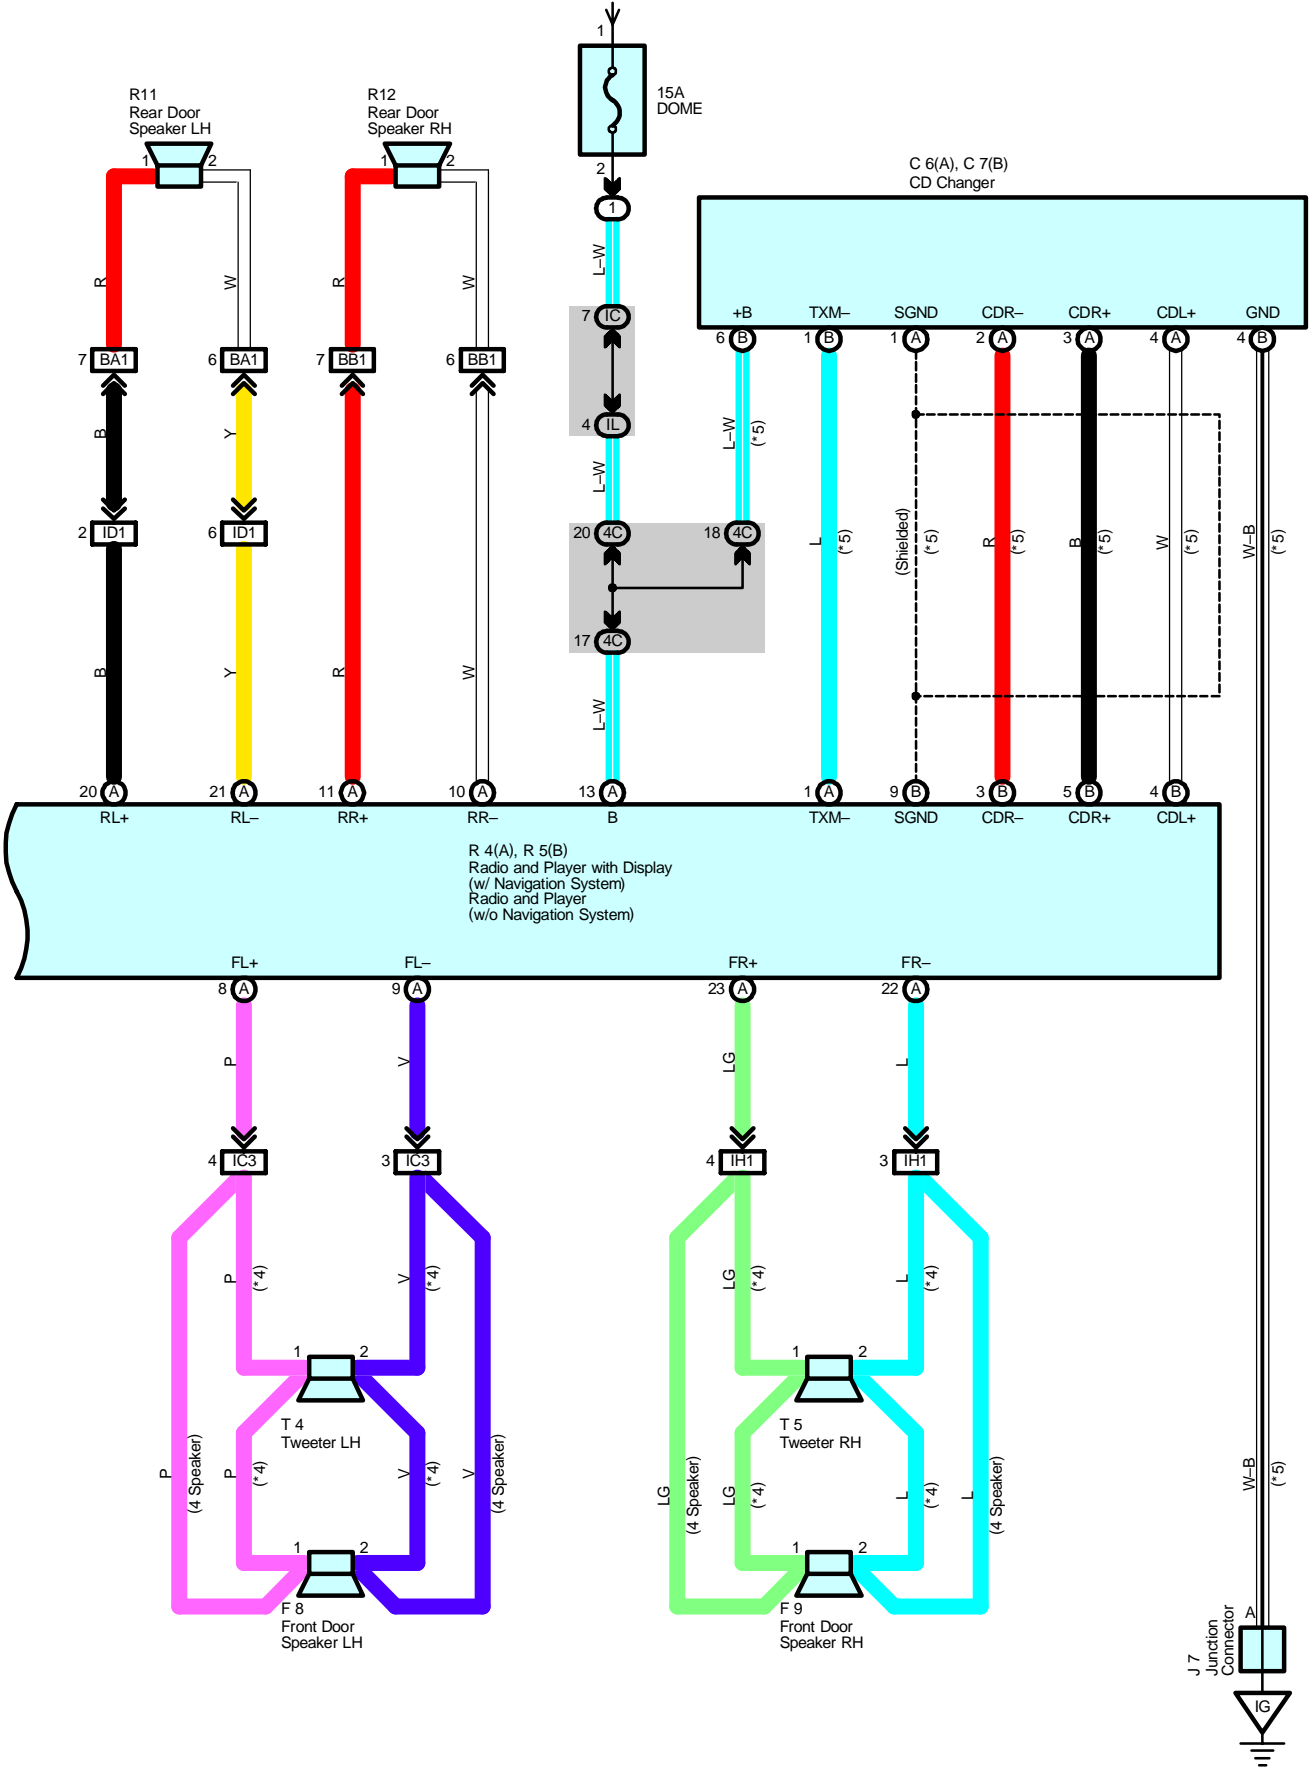

From Power Source System (See Page 54)

Navigation System, Radio and Player

Service Hints

R4 (A) Radio and Player with Display (w/ Navigation System) Radio and Player (w/o Navigation System)

(A)13–Ground : Always approx. 12 volts

(A)14–Ground : Approx. 12 volts with the ignition SW at ACC or ON position

(A)12–Ground : Always continuity

○ : Parts Location

Code	See Page	Code	See Page	Code	See Page
A17	38	J3	A 39	R5	B 39
B1	34 (2ZZ–GE)	J4	B 39	R11	41
	36 (1ZZ–FE)	J5	B 39	R12	41
C6	A 38	J6	A 39	S1	35 (2ZZ–GE)
C7	B 38	J7	39		37 (1ZZ–FE)
C11	38	P1	35 (2ZZ–GE)	T4	41
F8	40		37 (1ZZ–FE)	T5	41
F9	40	R4	A 39	V1	37 (1ZZ–FE)

○ : Relay Blocks

Code	See Page	Relay Blocks (Relay Block Location)
1	23	Engine Room R/B (Engine Compartment Left)

○ : Junction Block and Wire Harness Connector

Code	See Page	Junction Block and Wire Harness (Connector Location)
IC	25	Engine Room Main Wire and Instrument Panel J/B (Lower Finish Panel)
IF	25	Instrument Panel Wire and Instrument Panel J/B (Lower Finish Panel)
IG		
IL	24	
3A	29	Instrument Panel Wire and RH J/B (Right Side of the Instrument Panel Reinforcement)
3B		
4C	32	Instrument Panel Wire and Center J/B (Behind the Combination Meter)

□ : Connector Joining Wire Harness and Wire Harness

Code	See Page	Joining Wire Harness and Wire Harness (Connector Location)
IA3	46	Engine Room Main Wire and Instrument Panel Wire (Instrument Panel Reinforcement LH)
IC3	46	Front Door LH Wire and Instrument Panel Wire (Left Kick Panel)
ID1	46	Instrument Panel Wire and Floor Wire (Left Kick Panel)
IG3	48	Engine Wire and Instrument Panel Wire (Blower Unit RH)
IH1	48	Front Door RH Wire and Instrument Panel Wire (Right Kick Panel)
BA1	50	Rear Door LH Wire and Floor Wire (Left Center Pillar)
BB1	50	Rear Door RH Wire and Instrument Panel Wire (Right Center Pillar)

▽ : Ground Points

Code	See Page	Ground Points Location
EC	44 (1ZZ–FE)	Left Side of the Cylinder Head
IF	46	Behind Combination Meter
IG	46	Right Kick Panel

○ : Splice Points

Code	See Page	Wire Harness with Splice Points	Code	See Page	Wire Harness with Splice Points
I5	48	Instrument Panel Wire